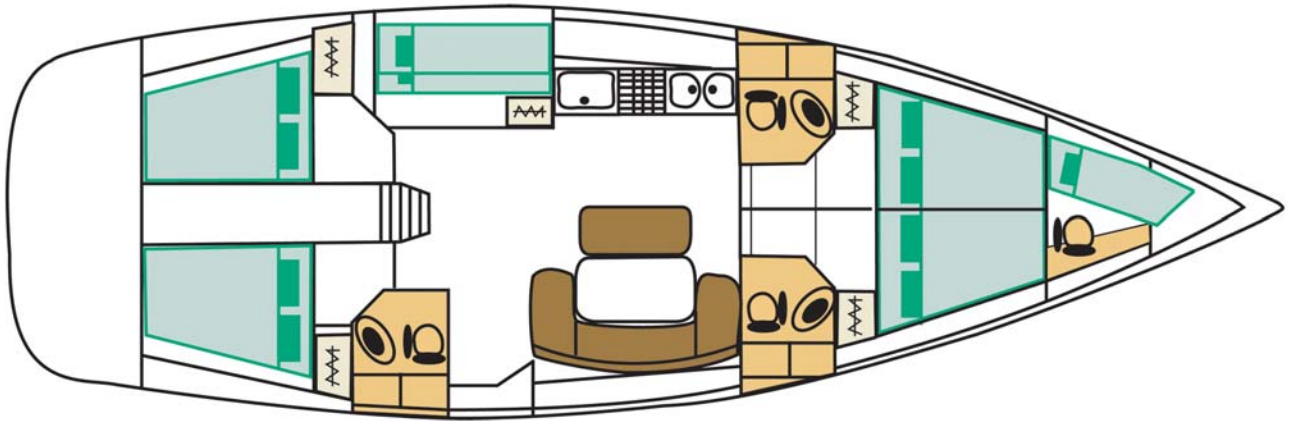

***Cyclades 50.5***  
***Built 2006/2007***

**SPECIFICATIONS**

L.O.A	15,65 m	Fuel	440 lt
Beam	4,90 m	Water	930 lt
Draft	2,00 m	Cabins	5+1
Sail Area	110 m <sup>2</sup>	Berths	11/12
Engine	100 hp	W. C. / Showers	3+1 / 3

**RIGGING / SAILS**

Roller furling genoa, Full battened main sail with lazy jacks and Lazy bag

**ELECTRONIC EQUIPMENT**

V.H.F, Speedlog, Depth sounder, Wind instruments, Autopilot, Radio/CD, GPS

**STANDARD EQUIPMENT**

Two steering wheels, Bimini, Sprayhood, Dinghy with outboard engine, Electric Windlass, Mooring Gear (2 sets), Cockpit Shower, 1 set of snorkelling Gear, Bow thruster, Battery Charger, 220 V outlet, 12 V plug, Holding tank (1), Navigation aids, Full set of charts, Greek Waters Pilot, List of lights, Electric fridge, Hot water

**EXTRAS**

Blister

**LINEN**

1 Set (2 sheets, pillow case, towel) per person for 2 weeks

Available for charter in: Greece, Turkey